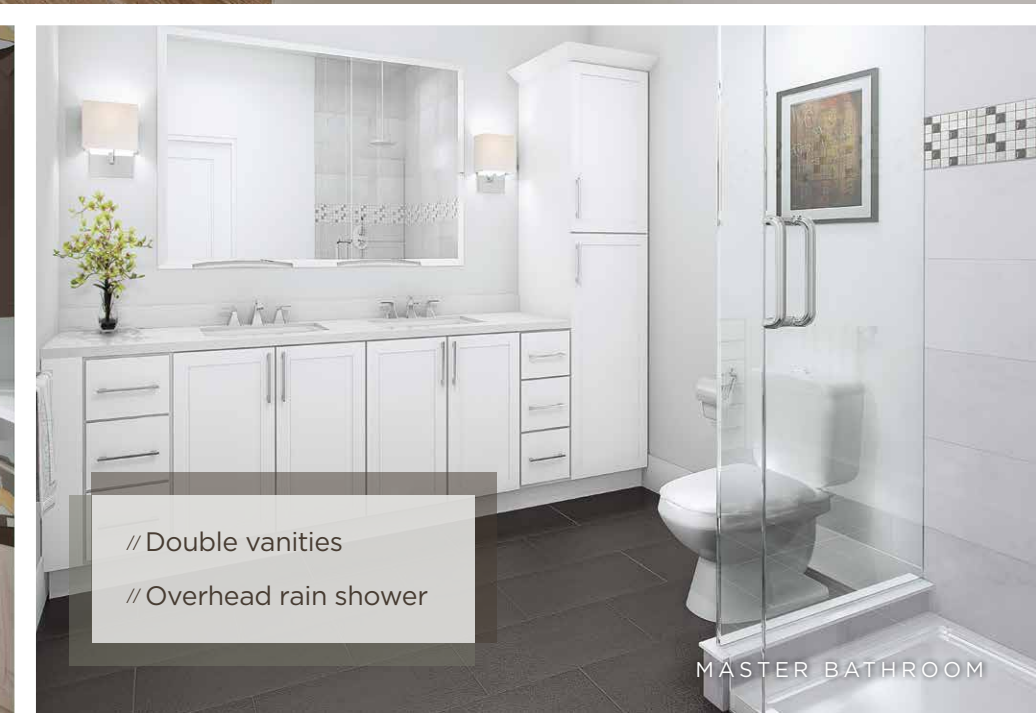

KITCHEN

LUXURY / COMFORT

- // 10' high ceilings
- // Laundry in unit

BEDROOM

MODERN / RELAXING

- // Spacious floor plans
- // Hardwood floors

LIVING ROOM

WALK-IN CLOSET

- // Double vanities
- // Overhead rain shower

MASTER BATHROOM

SOPHISTICATED / SERENE

- // Rooftop terrace
- // Private balconies