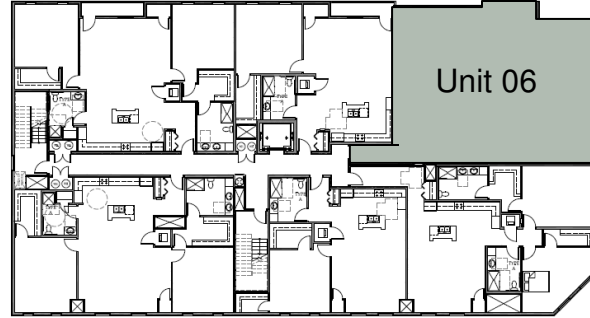

THE EXCHANGE

LUXURY APARTMENTS

South Building — Unit 06

1280 Sweet Home Road, Amherst NY

SOUTH BUILDING
UNIT 06
1,950 SQ. FT.

For leasing information
and availability please call:
716.691.7444
Theexchangebuffalo.com

- 2 bedroom / 2 bathroom
- 2 Walk-in closets
- Double vanity in master
- Modern kitchen with island
- Beverage center in island
- White quartz countertop
- Stainless steel appliances
- Custom maple cabinets
- Open floor plan
- Laundry in unit
- Corner unit
- 10' ceilings
- Hardwood floors
- Overhead rain shower