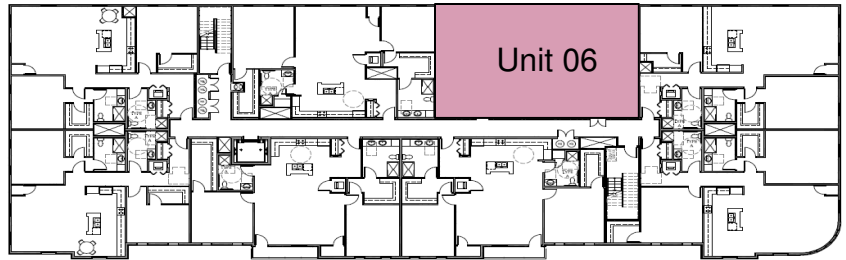

### NORTH BUILDING

UNIT 06

1,688 SQ. FT.

For leasing information  
and availability please call:

**716.691.7444**

[Theexchangebuffalo.com](http://Theexchangebuffalo.com)

- 2 bedroom / 2 bathroom
- 2 Walk-in closets
- Double vanity in master
- Modern kitchen with island
- Beverage center in island
- White quartz countertop
- Stainless steel appliances
- Custom maple cabinets
- Open floor plan
- Laundry in unit
- Interior unit
- 10' ceilings
- Hardwood floors
- Overhead rain shower