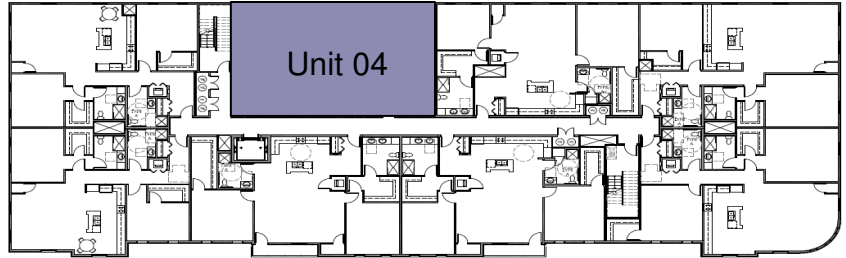

THE EXCHANGE
LUXURY APARTMENTS

North Building — Unit 04
1300 Sweet Home Road, Amherst NY

NORTH BUILDING

UNIT 04

1,676 SQ. FT.

For leasing information
and availability please call:
716.691.7444
Theexchangebuffalo.com

- 2 bedroom / 2 bathroom
- 2 Walk-in closets
- Double vanity in master
- Modern kitchen with island
- Beverage center in island
- White quartz countertop
- Stainless steel appliances
- Custom maple cabinets
- Open floor plan
- Laundry in unit
- Interior unit
- 10' ceilings
- Hardwood floors
- Overhead rain shower