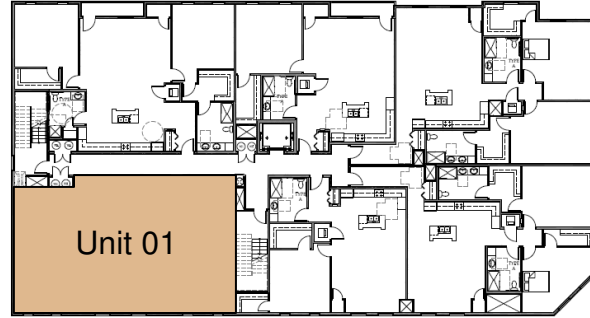

THE EXCHANGE

LUXURY APARTMENTS

South Building — Unit 01

1280 Sweet Home Road, Amherst NY

SOUTH BUILDING
UNIT 01
1,800 SQ. FT.

For leasing information
and availability please call:
716.691.7444
Theexchangebuffalo.com

- 2 bedroom / 2 bathroom
- 2 Walk-in closets
- Double vanity in master
- Modern kitchen with island
- Beverage center in island
- White quartz countertop
- Stainless steel appliances
- Custom maple cabinets
- Open floor plan
- Laundry in unit
- Corner unit
- 10' ceilings
- Hardwood floors
- Overhead rain shower