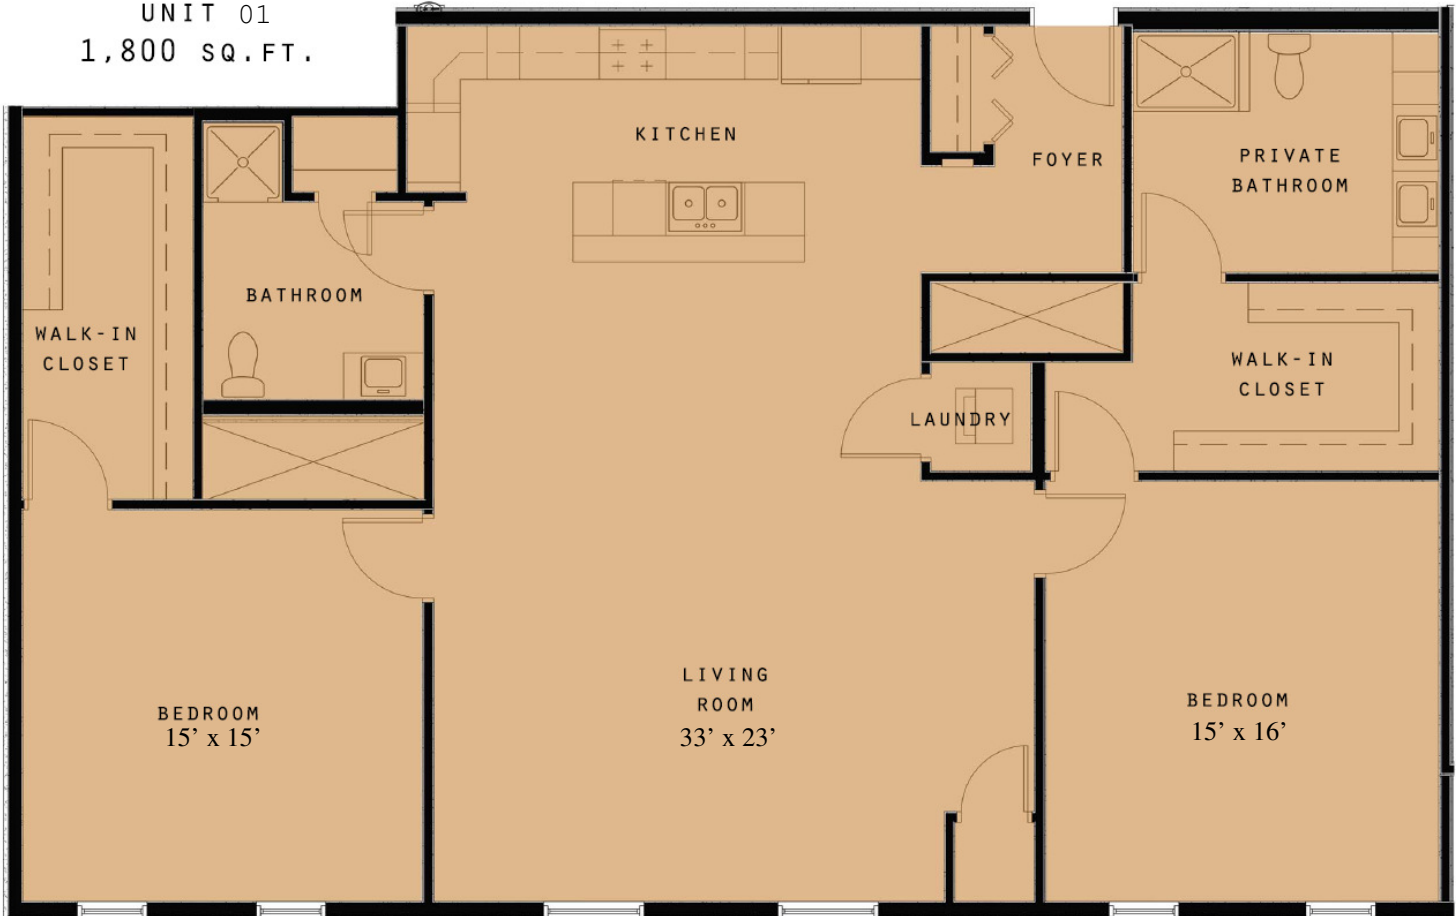

THE EXCHANGE

LUXURY APARTMENTS

South Building — Unit 01

1280 Sweet Home Road, Amherst NY

SOUTH BUILDING
UNIT 01
1,800 SQ. FT.

For leasing information
and availability please call:
716.691.7444
Theexchangebuffalo.com

- 2 bedroom / 2 bathroom
- 2 Walk-in closets
- Double vanity in master
- Modern kitchen with island
- Beverage center in island
- White quartz countertop
- Stainless steel appliances
- Custom maple cabinets
- Open floor plan
- Laundry in unit
- Corner unit
- 10' ceilings
- Hardwood floors
- Overhead rain shower