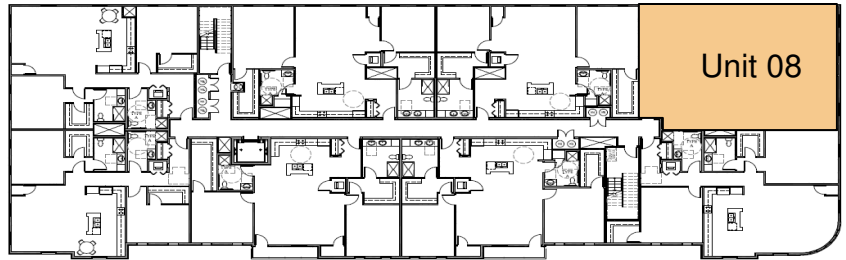

**THE EXCHANGE**  
LUXURY APARTMENTS

**North Building — Unit 08**  
1300 Sweet Home Road, Amherst NY

**NORTH BUILDING**  
**UNIT 08**  
1,820 SQ. FT.

For leasing information  
and availability please call:  
**716.691.7444**  
[Theexchangebuffalo.com](http://Theexchangebuffalo.com)

- 2 bedroom / 2 bathroom
- 2 Walk-in closets
- Double vanity in master
- Modern kitchen with island
- Beverage center in island
- White quartz countertop
- Stainless steel appliances
- Custom maple cabinets
- Open floor plan
- Laundry in unit
- Corner unit
- 10' ceilings
- Hardwood floors
- Overhead rain shower