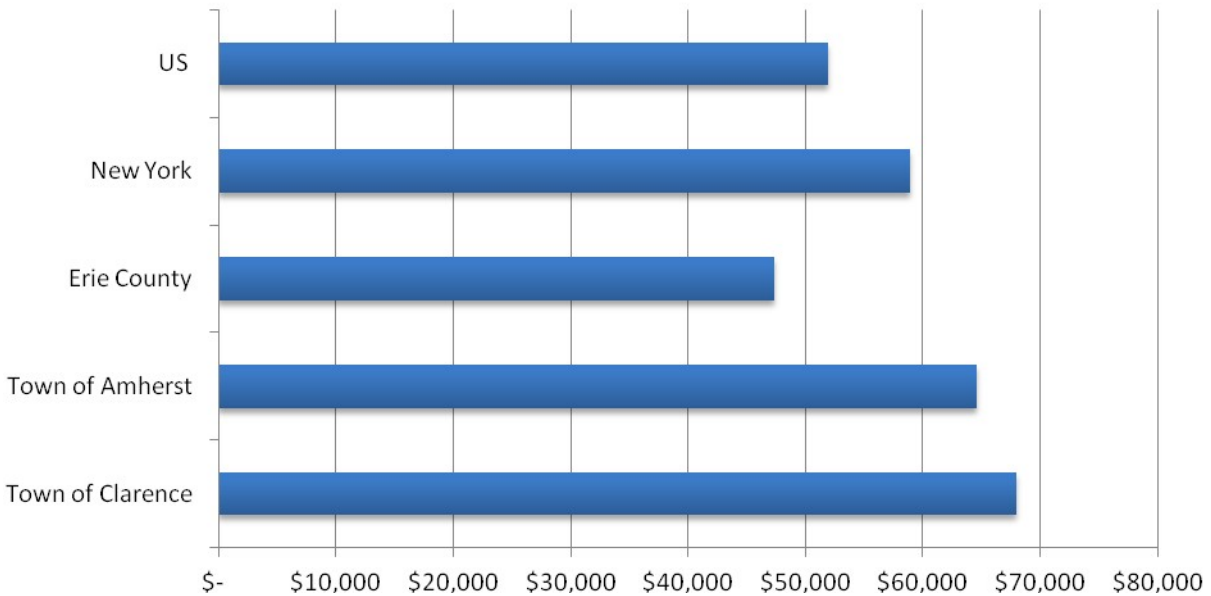

7474 Transit

Williamsville, NY 14221

BDVLP.com

716.691.7444 • www.BDVLP.COM • 9332 TRANSIT RD, SUITE B, EAST AMHERST, NY 14051

BEVILACQUA
DEVELOPMENT L.P.

7474 Transit

Transit Road Map

SITE INFORMATION

7474Transit is comprised of a 4,000 square feet retail plaza. The development is located on Transit Road across from the Eastern Hills Mall in the Town of Amherst, NY at a signaled intersection. Amherst is the largest and most populous suburb of Buffalo, NY.

Average annual daily traffic on Transit Road reaches approximately 39,076 vehicles. Within three miles of the site, there are approximately 19,120 households with an estimated population of 45,030.

Median Household Income

	1 Mile	3 Mile	5 Mile
Population	6,333	45,030	150,694
Households	2,876	19,120	62,075
Avg HH Income	\$79,996	\$85,012	\$84,626