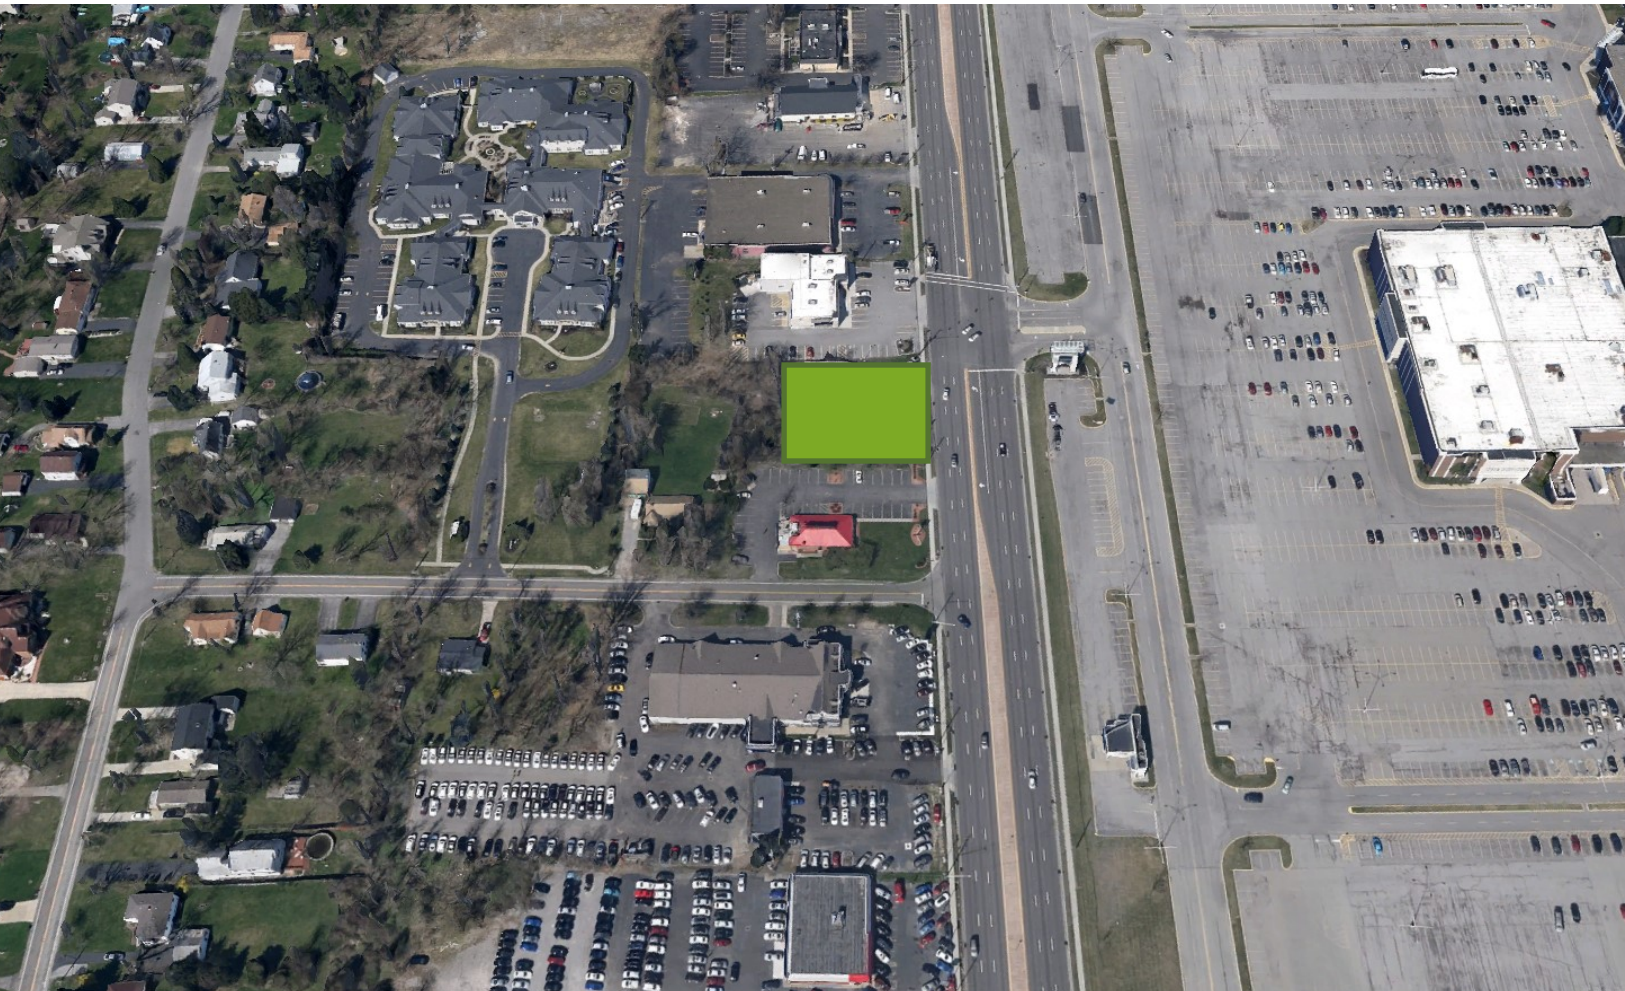

7474 Transit

Williamsville, NY 14221

BDVLP.com

716.691.7444 • www.BDVLP.COM • 9332 TRANSIT RD, SUITE B, EAST AMHERST, NY 14051

BEVILACQUA
DEVELOPMENT L.P.

7474 Transit

Transit Road Map

SITE INFORMATION

7474Transit is comprised of a 4,000 square feet retail plaza. The development is located on Transit Road across from the Eastern Hills Mall in the Town of Amherst, NY at a signaled intersection. Amherst is the largest and most populous suburb of Buffalo, NY.

Average annual daily traffic on Transit Road reaches approximately 39,076 vehicles. Within three miles of the site, there are approximately 19,120 households with an estimated population of 45,030.

Median Household Income