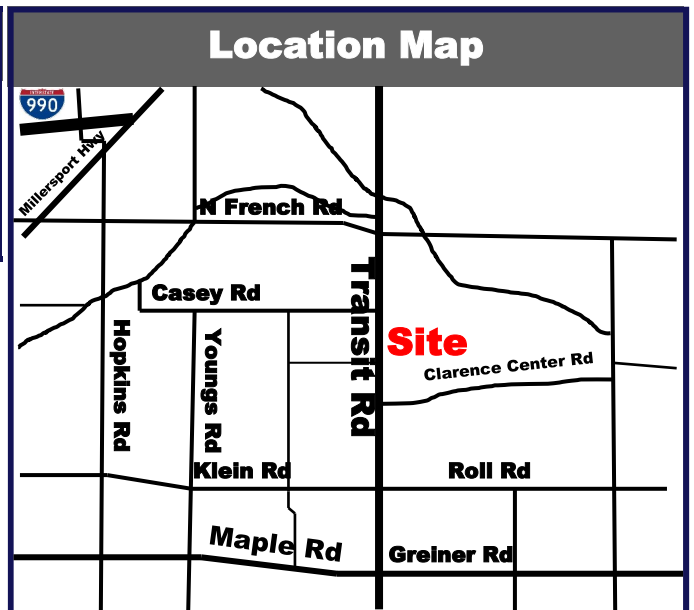

6031 Transit Road

Across from Transit Valley Country Club, East Amherst, NY 14051

6031 Transit Road · East Amherst, New York · Property Fact Sheet

Tenant Roster
Pita Gourmet
Devine Nails
Domino's

FOR ADDITIONAL INFORMATION:
Jonathan Bevilacqua
716.691.7444
jbevilacqua@bdvlp.com

6031 Transit Road

East Amherst, NY 14051

BEVILACQUA
DEVELOPMENT L.P.

6031 Transit Road · East Amherst, New York · Property Fact Sheet

SITE DATA:

- Transit Rd across from Transit Valley Country Club
- 39 Parking Spaces, with access to more on adjoining parcels
- Multiple entry and exit points