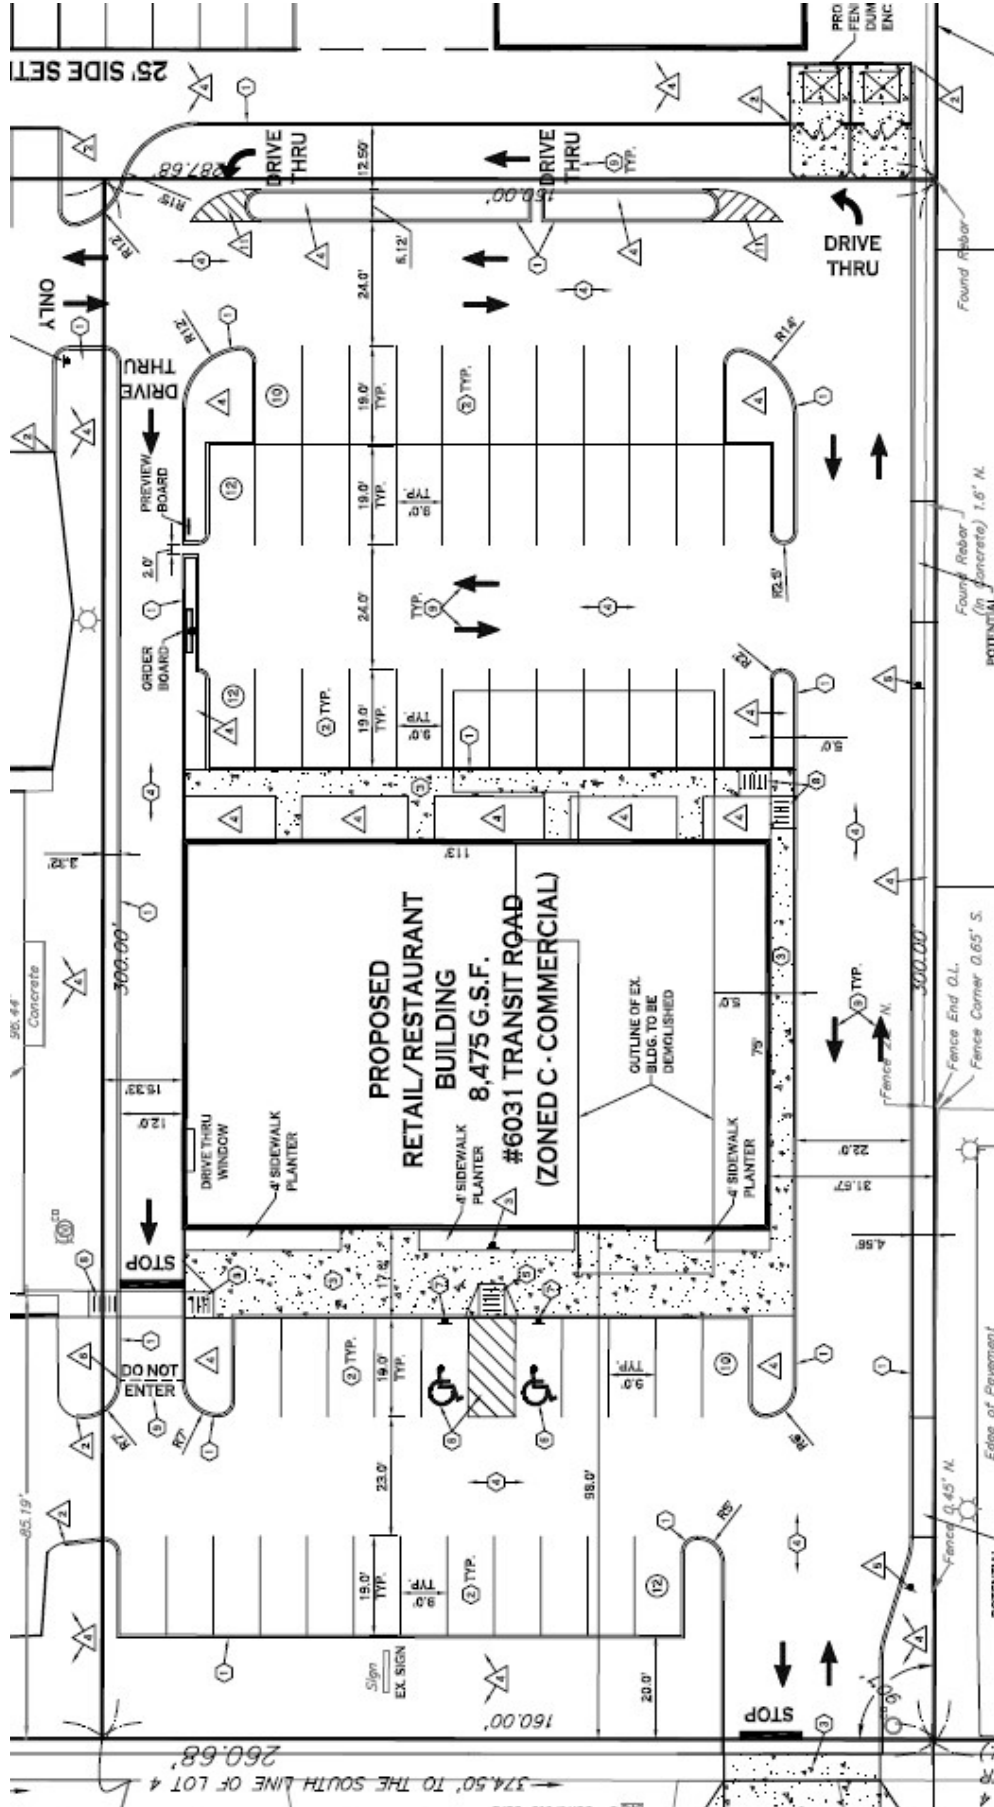

6031 Transit Road

Across from Transit Valley Country Club, East Amherst, NY 14051

6031 Transit Road · East Amherst, New York · Property Fact Sheet

Tenant Roster
Pita Gourmet
Devine Nails
Domino's

FOR ADDITIONAL INFORMATION:
Jonathan Bevilacqua
716.691.7444
jbevilacqua@bdvlp.com

6031 Transit Road

East Amherst, NY 14051

BEVILACQUA
DEVELOPMENT L.P.

6031 Transit Road · East Amherst, New York · Property Fact Sheet

SITE DATA:

- Transit Rd across from Transit Valley Country Club
- 39 Parking Spaces, with access to more on adjoining parcels
- Multiple entry and exit points