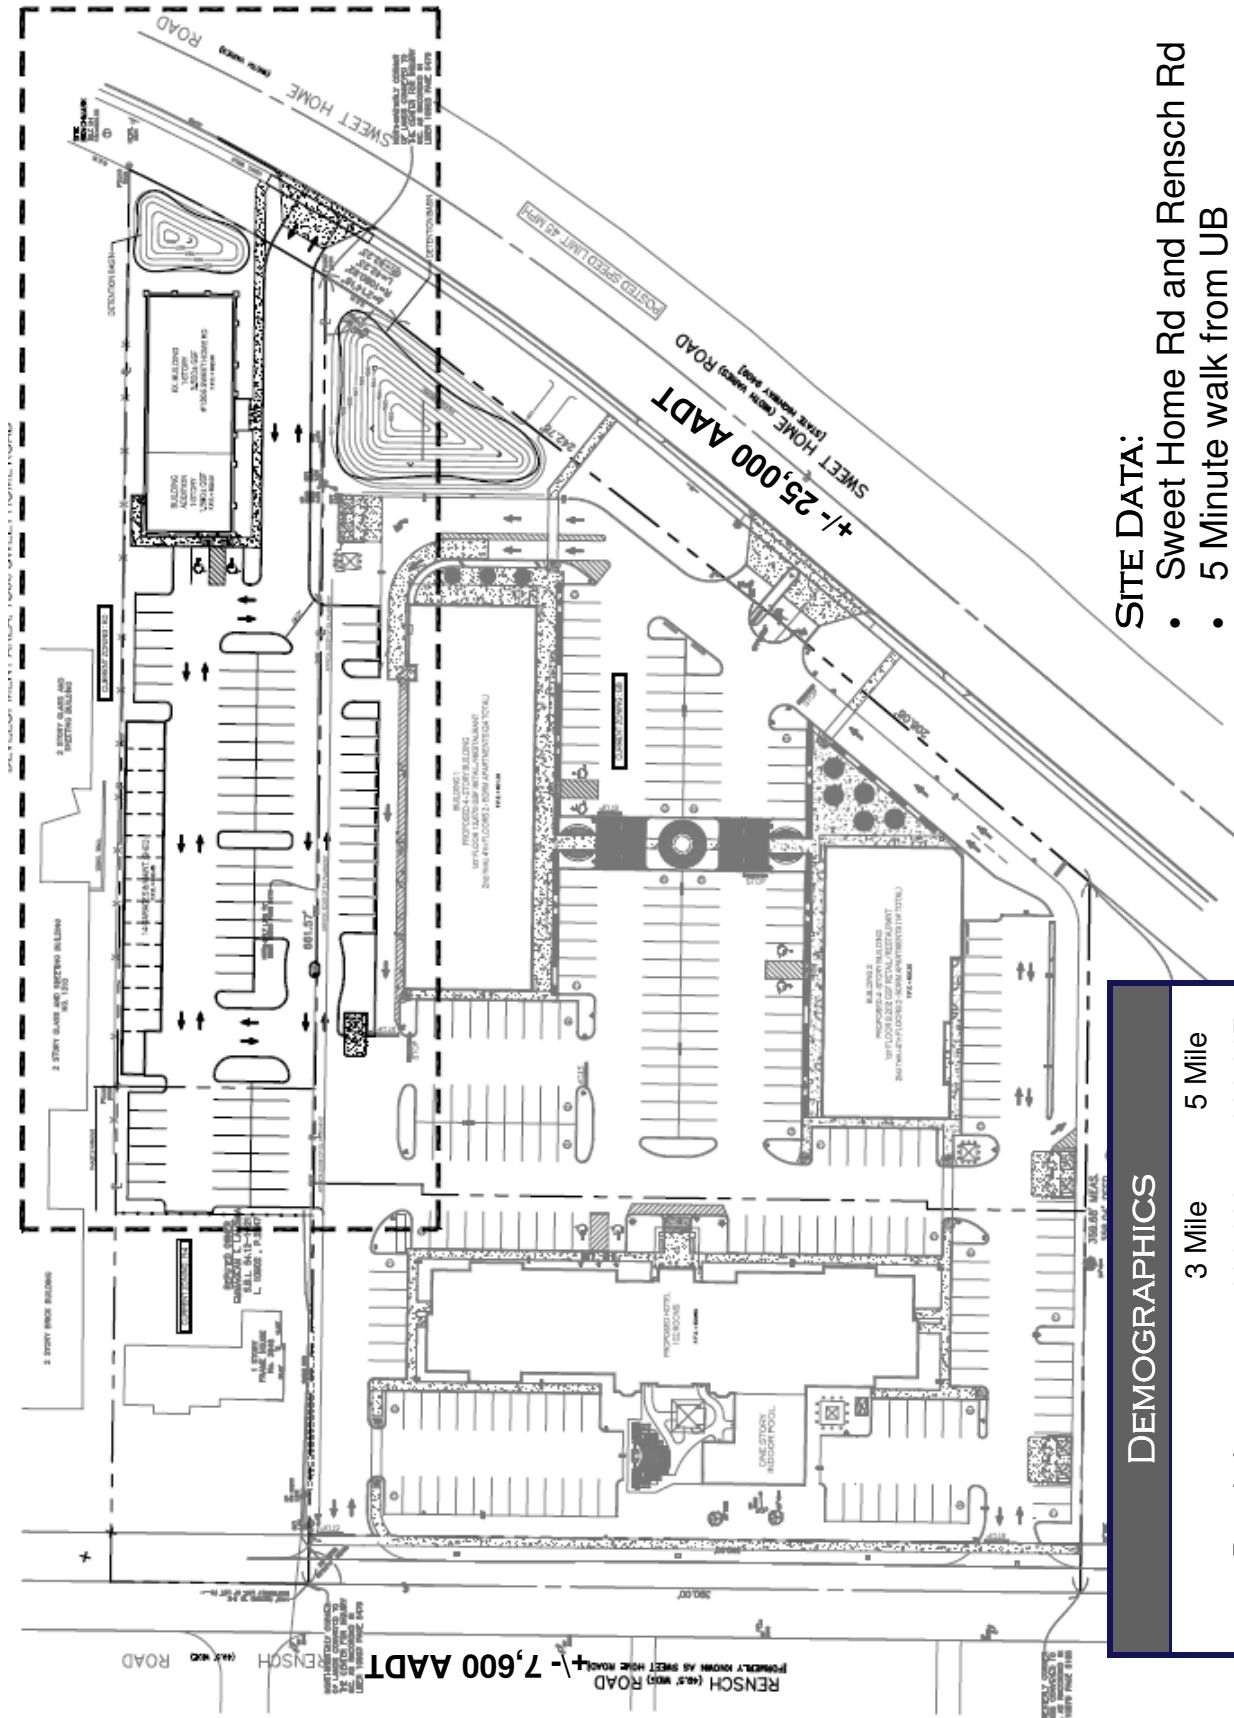

1306 Sweet Home

Amherst, NY 14228

1306 Sweet Home • Amherst, New York • Property Fact Sheet

FOR ADDITIONAL INFORMATION:

Jonathan Bevilacqua

716.691.7444

jbevilacqua@bdvlp.com

1306 Sweet Home · Amherst, New York · Property Fact Sheet

SITE DATA:

- Sweet Home Rd and Rensch Rd
- 5 Minute walk from UB
- Multiple entry and exit points

DEMOGRAPHICS	
3 Mile	5 Mile
Population	101,100
Households	39,688
Avg HH Income	\$58,374
	308,887
	125,812
	\$52,943