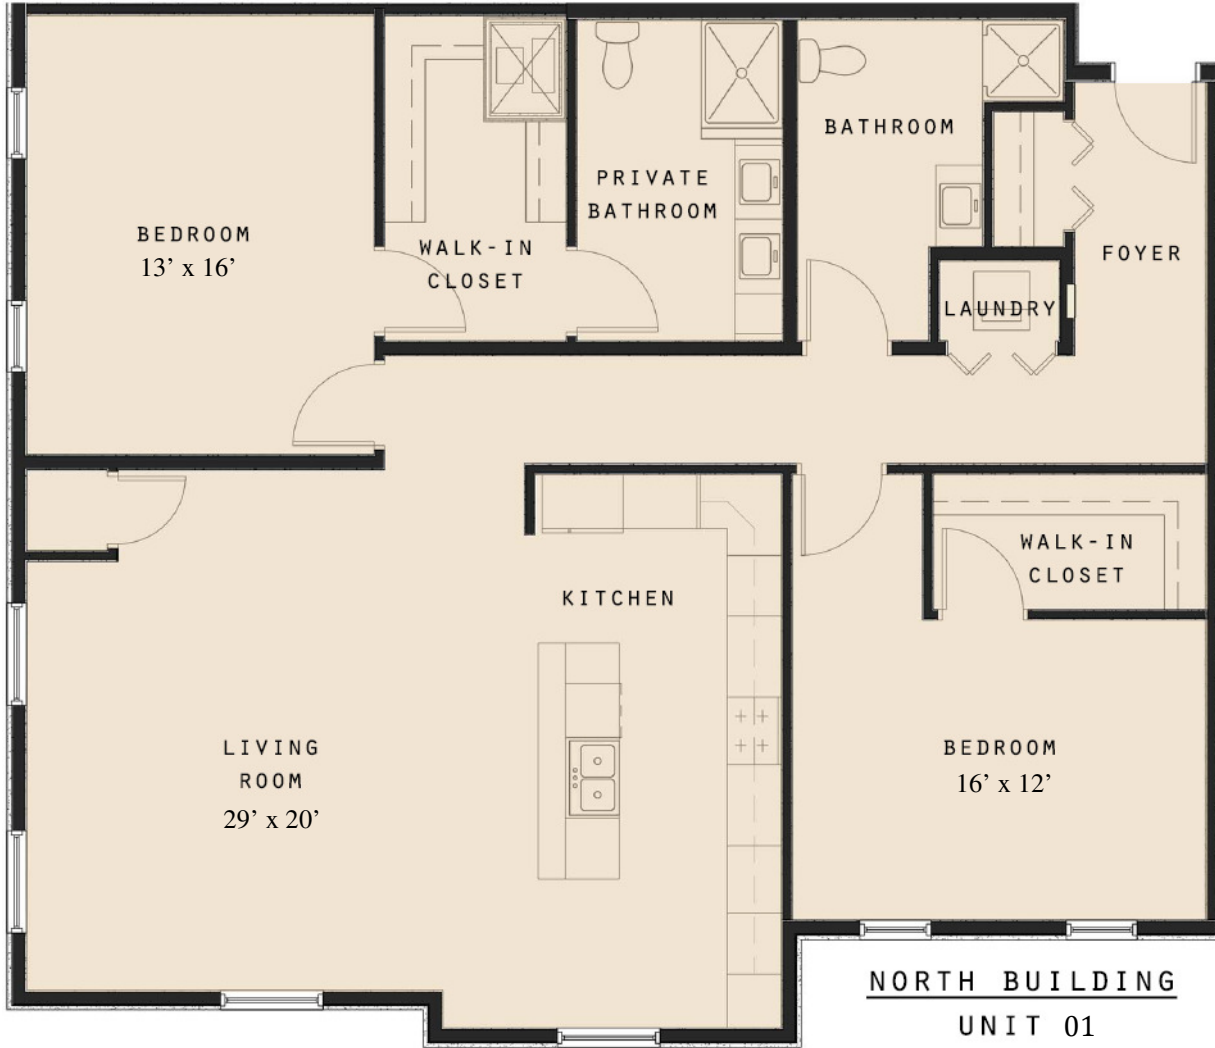

THE EXCHANGE

LUXURY APARTMENTS

North Building — Unit 01

1300 Sweet Home Road, Amherst NY

NORTH BUILDING

UNIT 01

1,626 SQ. FT.

For leasing information
and availability please call:

716.691.7444

Theexchangebuffalo.com

- 2 bedroom / 2 bathroom
- 2 Walk-in closets
- Double vanity in master
- Modern kitchen with island
- Beverage center in island
- Open floor plan
- Laundry in unit
- Corner unit
- White quartz countertop
- 10' ceilings
- Stainless steel appliances
- Custom maple cabinets
- Hardwood floors
- Overhead rain shower