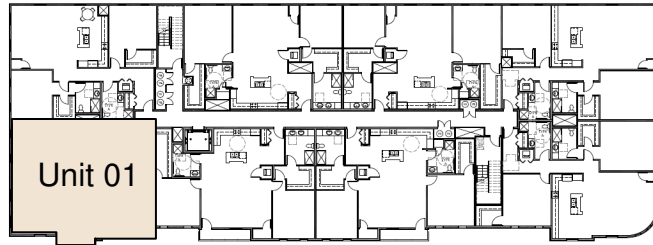

THE EXCHANGE

LUXURY APARTMENTS

North Building — Unit 01

1300 Sweet Home Road, Amherst NY

NORTH BUILDING

UNIT 01

1,626 SQ. FT.

For leasing information
and availability please call:

716.691.7444

Theexchangebuffalo.com

- 2 bedroom / 2 bathroom
- 2 Walk-in closets
- Double vanity in master
- Modern kitchen with island
- Beverage center in island
- Open floor plan
- Laundry in unit
- Corner unit
- White quartz countertop
- 10' ceilings
- Stainless steel appliances
- Custom maple cabinets
- Hardwood floors
- Overhead rain shower