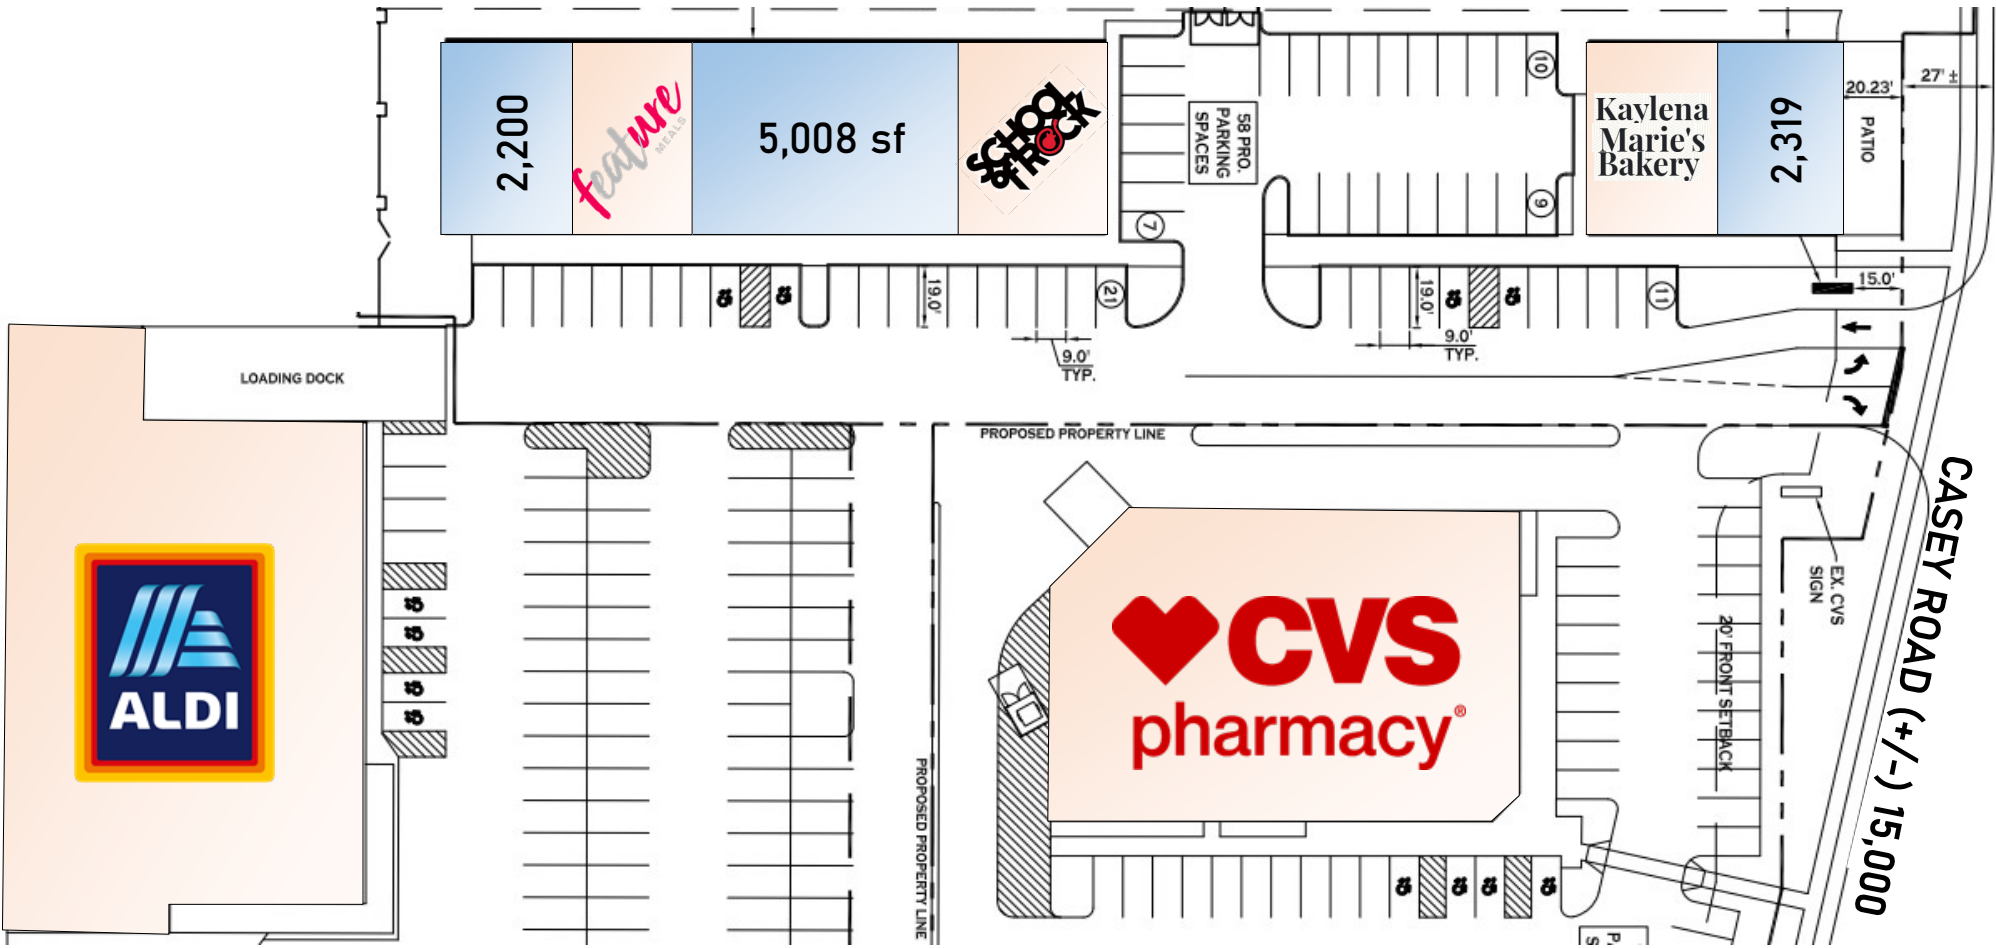

LEASE PLAN

9310 & 9320 TRANSIT, EAST AMHERST, NY, 14051

 AVAILABLE SPACE
 OCCUPIED SPACE

Traffic-Light
Controlled
Intersection