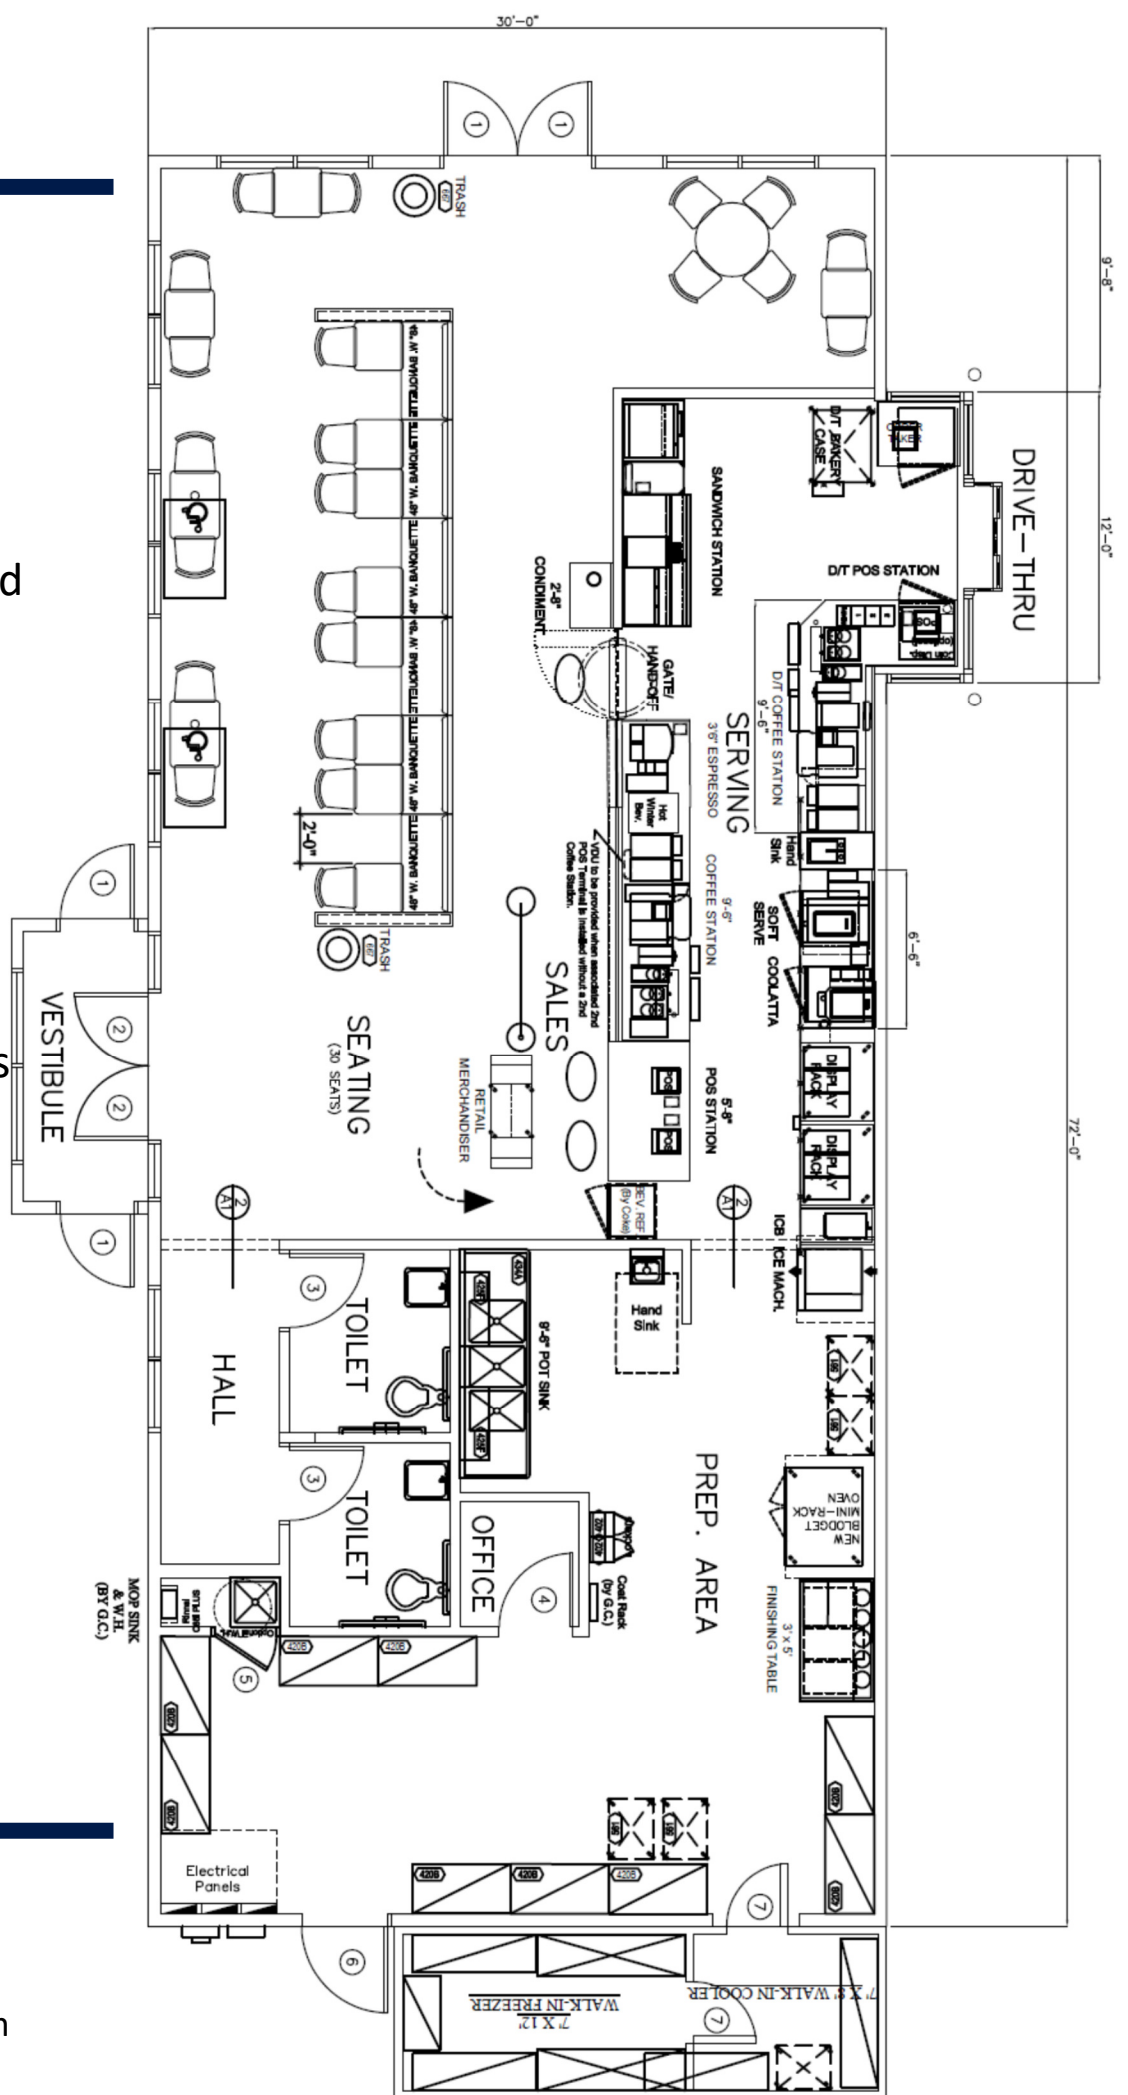

# Floor Plan

- 2,200 sf
- Fully built out
- Seating for 30
- Drive Thru
- Walk-in freezer and cooler
- Men's and Women's restrooms
- Take out counter
- TV menu boards
- Multiple entrances

**BEVILACQUA**  
DEVELOPMENT L.P.